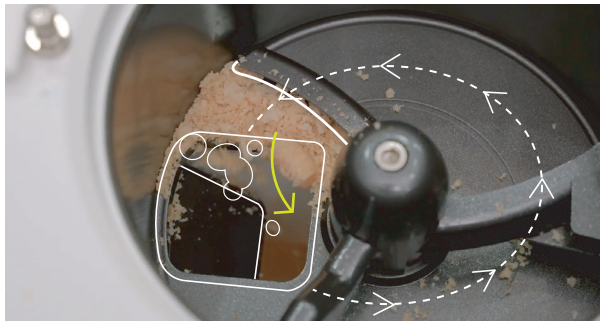

Why should it be Ecle?

Auto-archive function

It's more convenient because you can store food waste without having to throw it away right after processing!

Structure

When the food reaches a certain amount, the bin door opens and the blade rotates to put the crushed food into the bin!

ECLE

01 90% volume reduction

Reduce food waste by 90% without having to worry about it. Families of three consumes approximately 40L of food per month, and Ecle is finely ground to a 90% reduced volume within 3 hours.