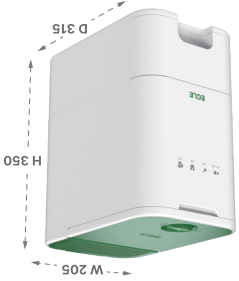

05 Modern design and compact size

Its size is perfect for the kitchen and its modern design matches well with the interior.

Most families of four generate less than 2 liters of food waste, and the compact size and high energy efficiency make it practical for our kitchens.